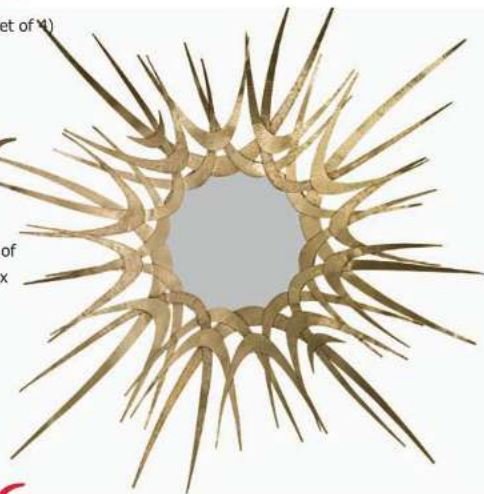

Gold Light

Dorsey Suspension Lamp New Design at DelightFUL

Gold Mirror

Sculptured and shimmering tones of hammered and textured metal with a hint of hard edge surround a perfectly cut convex mirror. www.bykoket.com

French Corner

French Connection Zinc Exclusive
Corner Group €1,599 DFS Co. Plc

Chaise Velvet

Como Chaise Long is totally made in cotton velvet, is a tribute to natural beauty. at Maison Valentia