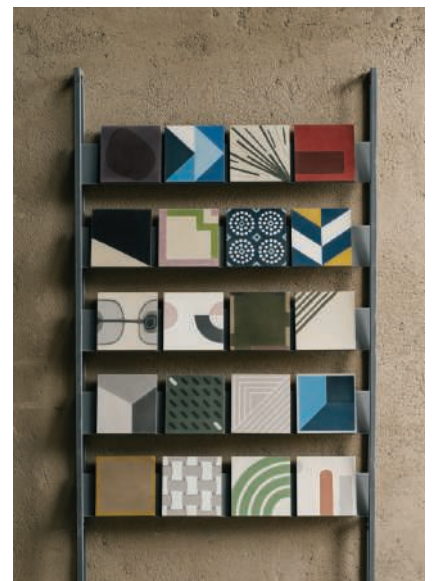

SETTLE IN

As the season starts to turn, cosy up with warm textures and muted tones.

Smart shelving This Scene modular system allows you to customise your own shelving units, and its simple oak frame can be stacked high or extended sideways. You can also add side panels and doors in either fabric or wood to create accent shelves or enclosed cupboards. Configurations from €310. gejst.com

SQUARE UP

Exquisite Surfaces are celebrating 20 years with the collection E/S 20. For it, they've brought together 20 renowned designers, asking them to each create a tile.

This has resulted in a collection full of bold and varied work. With people from worlds as different as sculpture, jewellery, interiors, textiles, fashion and furniture, each design brings its own fascinating inspiration. Around €255 per square metre. xsurfaces.com