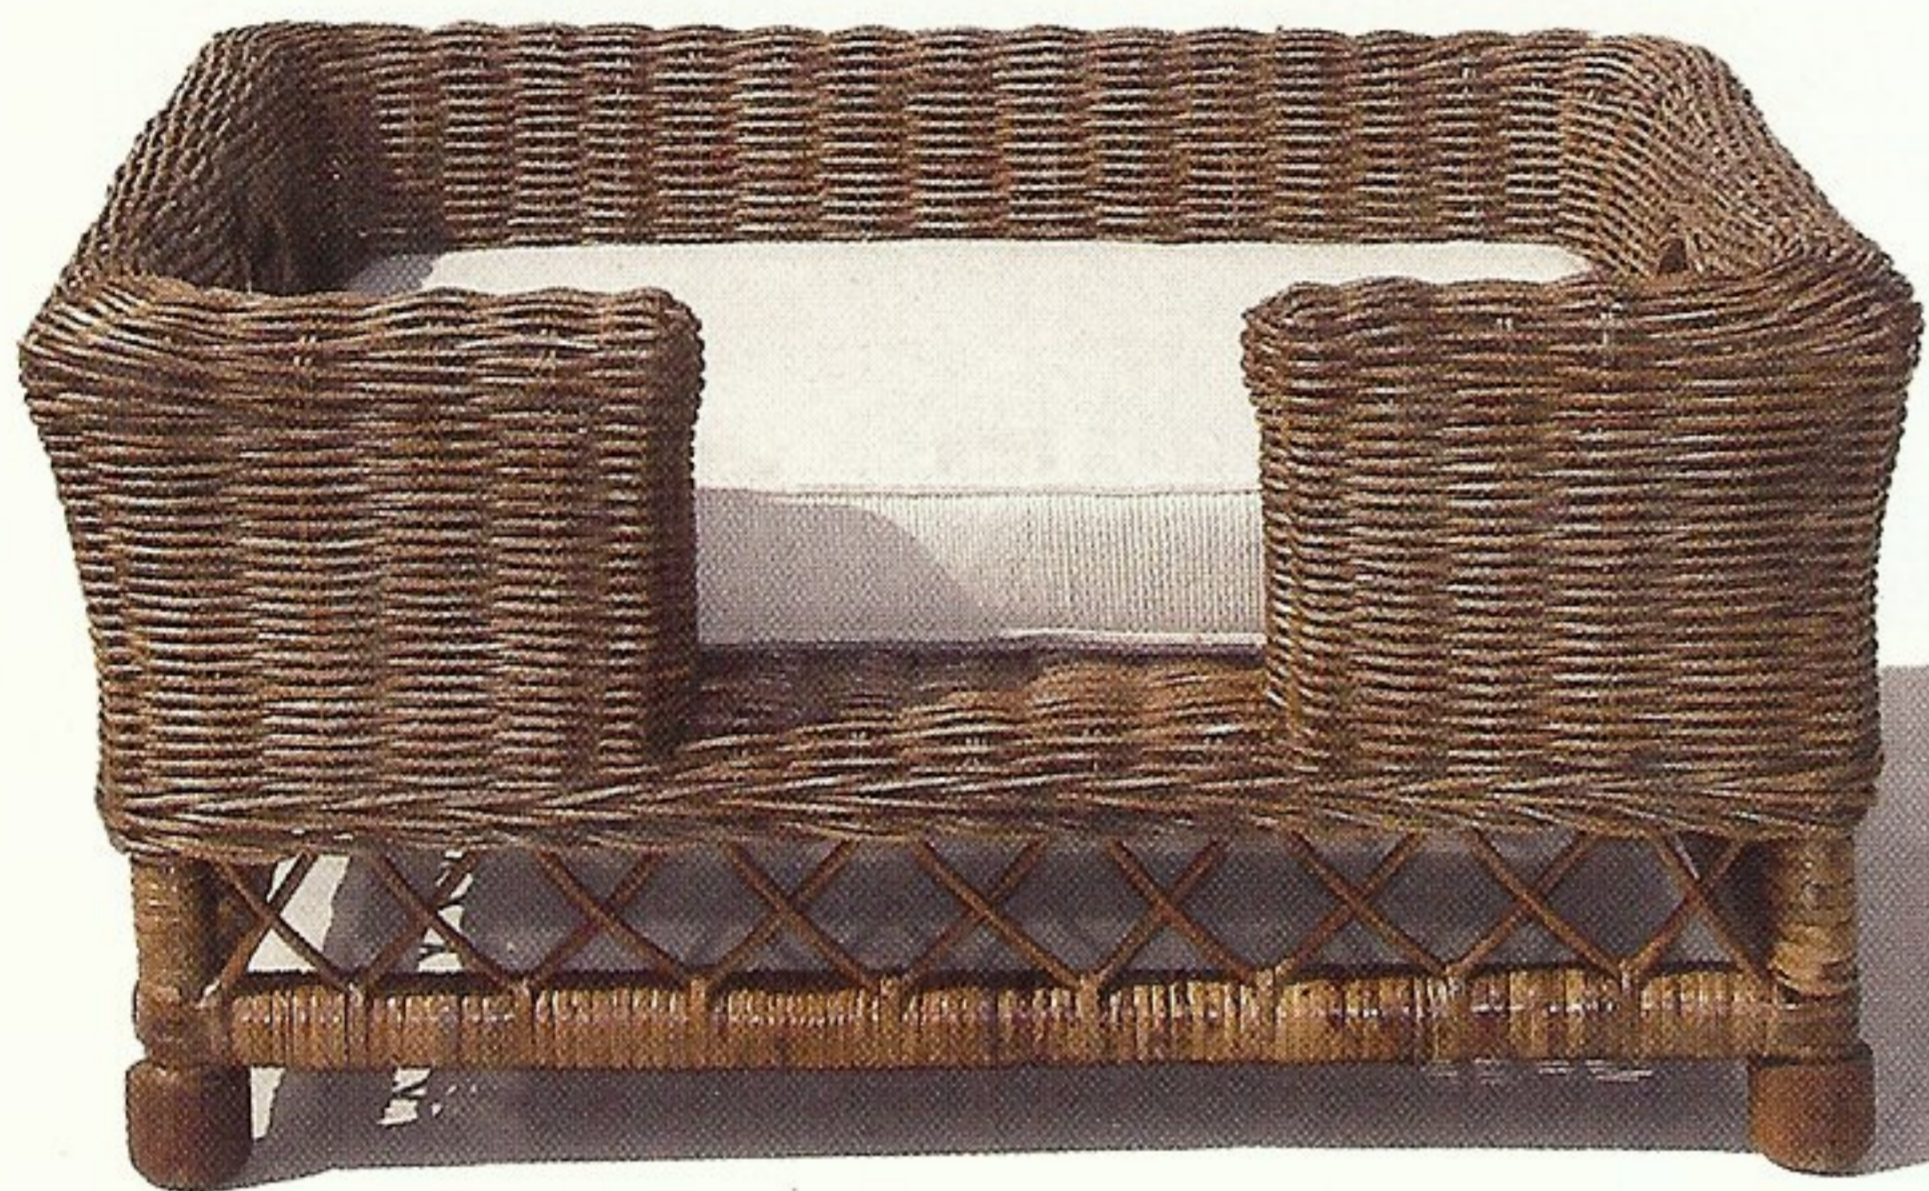

# homestyle

**Looking Swell** New fresh designs for the classical vertical blind systems: Silent Gliss, together with Swedish textile designer Eva Marmbrandt developed new, extraordinary and exclusive designs for vertical louvers: the Vertical Waves. Vertical Waves is a series of laser cut vertical blinds adjusted to the modern architecture, aiming to create more agreeable sound and light surroundings in public environments. Three beautiful designs are available. Price dependent on configuration. Phone Power Home Products, Dublin 01 2571300. [www.silentgliss.co.uk](http://www.silentgliss.co.uk)

**RUFF JUSTICE** DOG BASKET WITH CUSHION FROM HEDGEROE. BECAUSE ROVER DESERVES AS MUCH COMFORT AS YOU. FROM €139. PHONE DUBLIN 01 2948932. [WWW.HEDGEROE.COM](http://WWW.HEDGEROE.COM)

**Chill Out** Beautiful fabric selection from Mulberry Home. The sofa is covered in Rossini Velvet FD628 £85 per metre. The cushions from left to right are: Grandiflora FD630 £195; Trinity FD637 £125; Venosa Pleat FD626 £129; Sarabande FD636 £125; Sarabande FD636 £125; Grasses FD254 £75; Mulberry Tartan FD430 £135; Stucco Damask FD619 £125; Pasha Velvet FD257 £160; Liana Velvet FD256 £149; Meadow Silk FD622 £125 and Liana Velvet FD256 £149. Euro price on request. Phone Alan Espey Interiors, Newtownards 028 9181 5076; Mahvash Interiors, Craigavon 028 9265 2572 and O'Mahony Interiors, Cork 023 47123. [www.mulberryhome.com](http://www.mulberryhome.com)